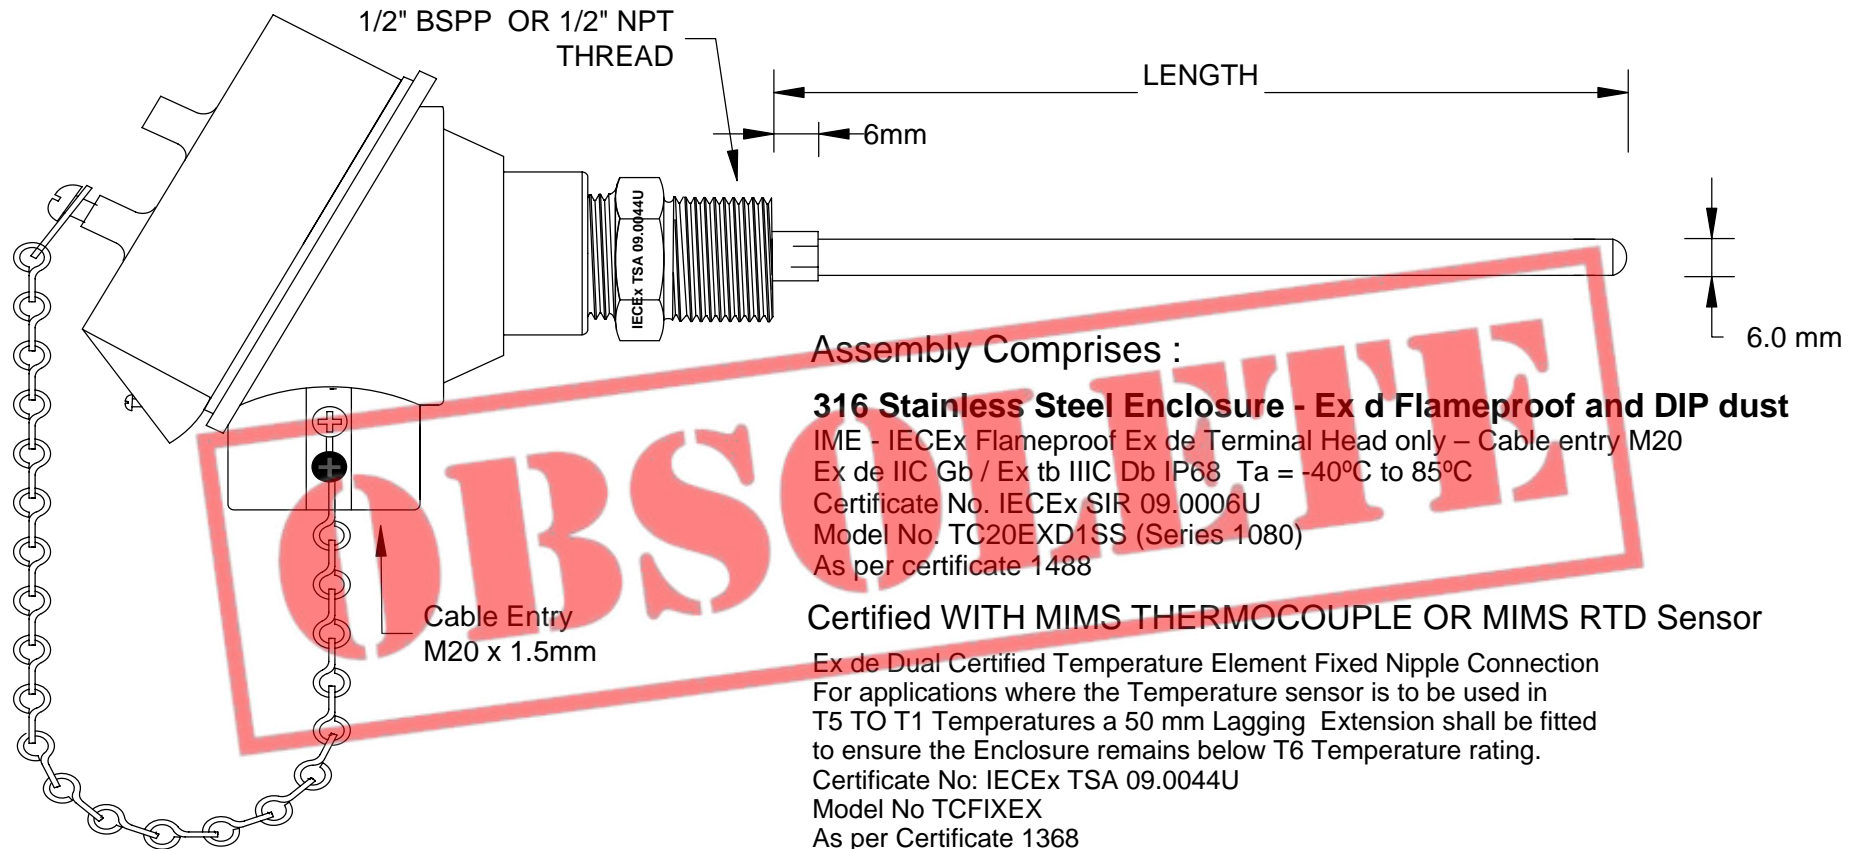

Ex de / Ex tD Fixed Temperature Assembly with 316 Stainless Steel Terminal Head

IECEX Dual certified Ex de IIC T6 IP66 or Ex tD A21 T6 IP66

IECEX Certificated of Conformance No : IECEX TSA 09.0044U
 as a component

TITLE
TERMINAL HEAD C/W
Ex de / Ex tD FIXED ELEMENT

SIZE : A4	DATE : 27/11/13	DWG NO : SD 733
SCALE : NTS	DRAWING BY R.B	REV : 03